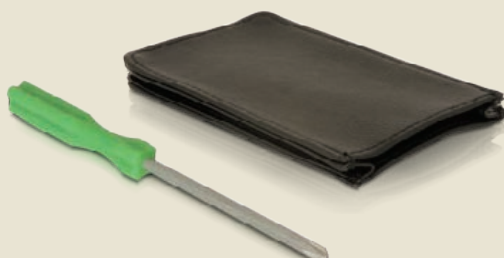

2.5 External enclosure SATA HDD > Power Over eSATA

Description

This aluminium enclosure by Delock enables you to install a 2,5 SATA HDD. Due to the multifunctional Power Over eSATA interface, you have 3 options to connect this external enclosure to your computer:

1. Power Over eSATA Port
2. USB Port
3. eSATA Port + USB Port for power supply

Images

Ref. 42465
EAN 4043619424658

Specification

- Ports: 1x Power Over eSATA, 1x mini-USB, 1x power
- Data transfer rate:
  1. USB 2.0 up to 480 Mbps
  2. eSATA up to 3 GB/s
- For 2.5 SATA I or SATA II HDD
- Dimension (LxWxH): 130 mm x 75 mm x 17 mm
- Supports S.M.A.R.T.
- Bootable

System requirement

- Windows 2000/XP/XP-64/Server-2003/Server-2003-64/Vista/Vista-64/7, Linux, Mac OS 9.x or above
- PC or notebook with
  1. one free Power Over eSATA port or
  2. two free USB ports or
  3. one free eSATA port and one free USB port

Package content

- 2.5 external enclosure
- Power Over eSATA cable, USB 2.0 data-, power cable
- Cover, screwdriver, screws
- User manual

Package

- Retail Box